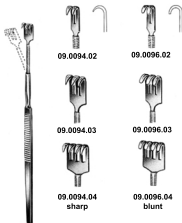

FLEXIBLE
16.0cm