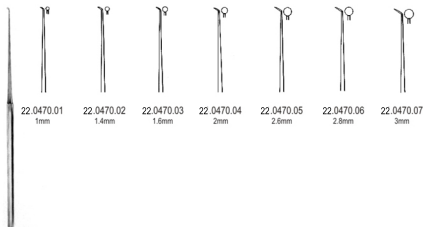

POLITZER
22.0422.16
16.5cm

LUCAE
22.0430.18
18.0cm

LUCAE
22.0432.18
18.0cm

POLITZER
22.0436.16
16.5cm

LUCAE
22.0440.20
20.0cm

BUCK
22.0444.15
15.0cm

POLITZER
22.0450.16
16.0cm

SEXTON
22.0454.18
18.0cm

SEXTON
22.0456.17
17.0cm

GERZOG-SEXTON
22.0460.17
17.0cm

POLITZER
22.0464.16
16.0cm

22.0464.16
22-019

22

- EN Knives
- DE Messer
- ES Cuchillos

INTERNATIONAL
CRIMSON™

OTOLOGY
www.crimson-intl.com